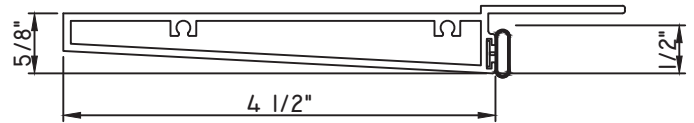

PRESET PANNING
M20440 - PANNING

PRESET PANNING
M21661 - PANNING

SCALE 1:2

ALUMINUM PRESET PANNINGS H450 - DIRECT SET FIXED

PRESET PANNING
 M23890 - PANNING
 BPN-9159 - W.S.
 MH8-18X1 LP - FASTENER (QTY. 8)
 1974 - CLIP
 (6" FROM EACH CORNER & 20" O.C.)