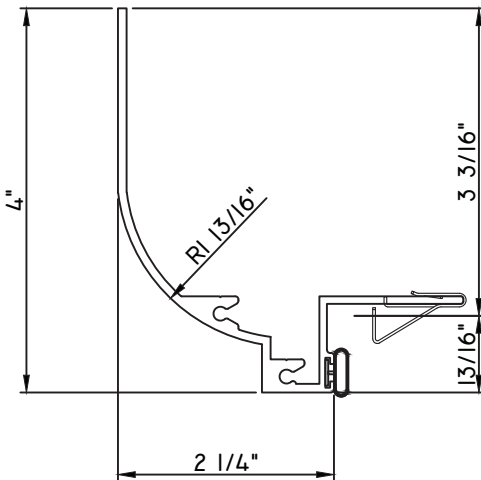

PRESET PANNING

M19663 - PANNING
BPN-9159 - W.S.
MH8-18X1 LP - FASTENER (QTY. 8)
1974 - CLIP
(6" FROM EACH CORNER & 20" O.C.)