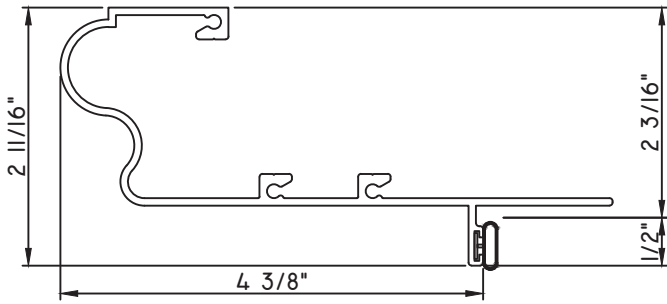

PRESET PANNING
M20440 - PANNING

PRESET PANNING
M21661 - PANNING

SCALE 1:2

ALUMINUM PRESET PANNINGS H450 - DIRECT SET FIXED

PRESET PANNING
 M23890 - PANNING
 BPN-9159 - W.S.
 MH8-18X1 LP - FASTENER (QTY. 8)
 1974 - CLIP
 (6" FROM EACH CORNER & 20" O.C.)