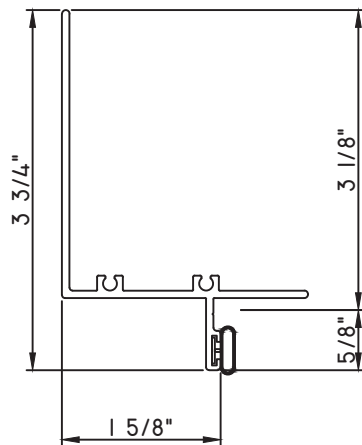

PRESET PANNING
M14957 - PANNING
BPN-9159 - W.S.
MH8-18X1 LP - FASTENER (QTY. 8)