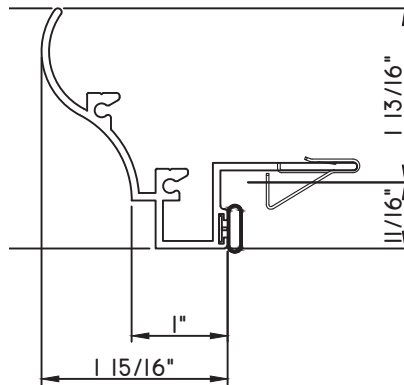

PRESET PANNING
M22885 - PANNING
BPN-9159 - W.S.
MH8-18X1 LP - FASTENER (QTY. 8)
1974 - CLIP
(6" FROM EACH CORNER & 20" O.C.)