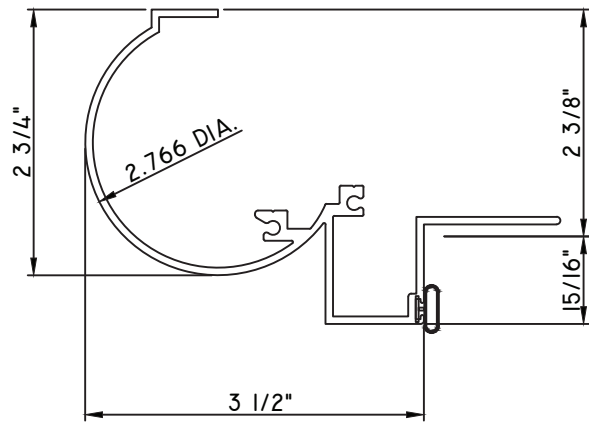

ALUMINUM PRESET PANNINGS H450 - DIRECT SET FIXED

SCALE 1:2