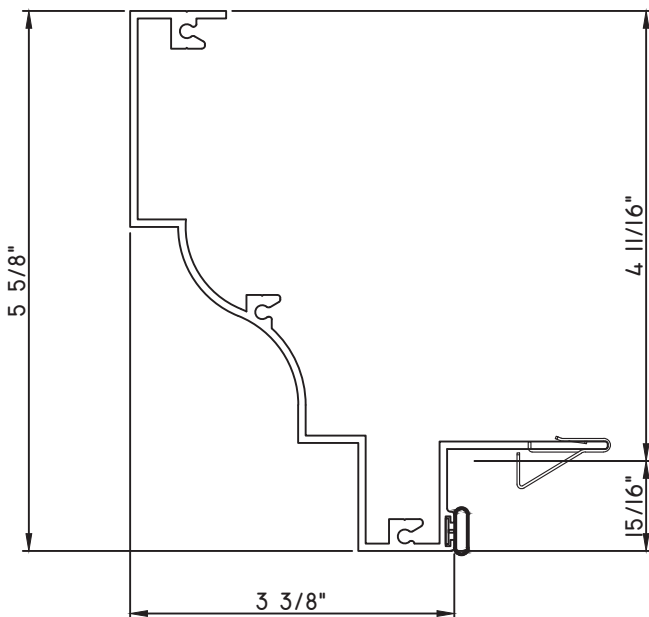

PRESET PANNING
M20440 - PANNING