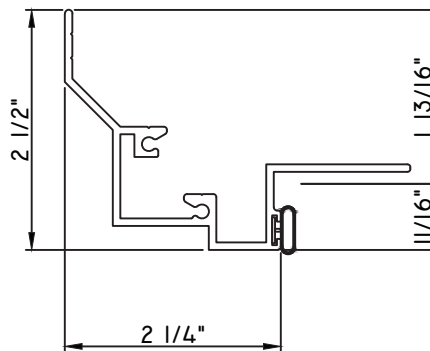

PRESET PANNING

M22884 - PANNING
BPN-9159 - W.S.
MH8-18X1 LP - FASTENER (QTY. 8)
1974 - CLIP
(6" FROM EACH CORNER & 20" O.C.)