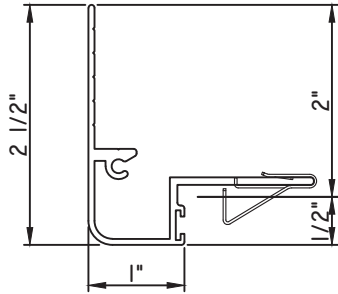

PRESET PANNING
M23977 - PANNING
BPN-9159 - W.S.
1974 - CLIP
MH8-18X1 LP - FASTENER (QTY. 4)

PRESET PANNING
M17748 - PANNING
BPN-9159 - W.S.
MH8-18X1 LP - FASTENER (QTY. 4)
1974 - CLIP
(6" FROM EACH CORNER & 20" O.C.)