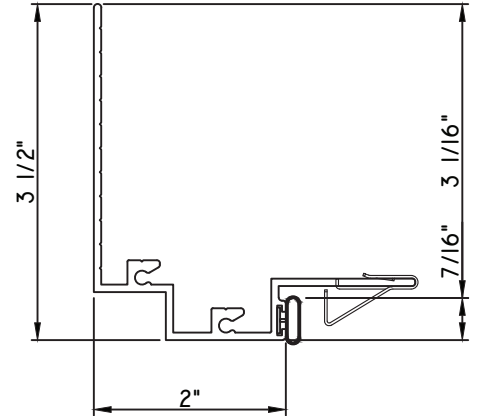

ALUMINUM PRESET PANNINGS H450 - DIRECT SET FIXED

All information seen within this document are considered current. However periodic changes/updates to our products are necessary. Quaker Window Products Inc. reserves the right to change any information without notice.