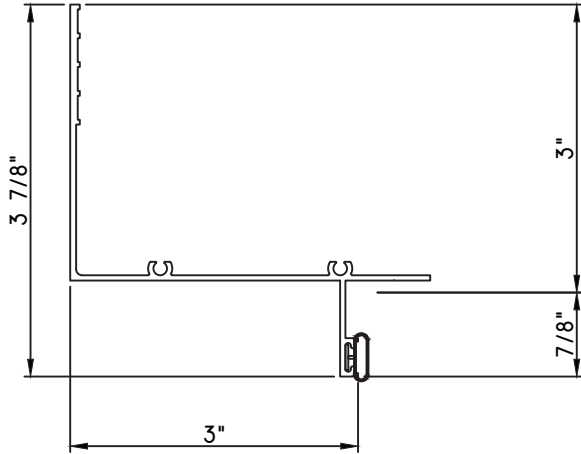

M23753 - PANNING
BPN-9159 - W.S.
MH8-18X1 LP - FASTENER (QTY. 8)
1974 - CLIP
(6" FROM EACH CORNER & 20" O.C.)

PRESET PANNING

M24467- PANNING
BPN-9159 - W.S.

SCALE 1:2

ALUMINUM PRESET PANNINGS H450 - DIRECT SET FIXED