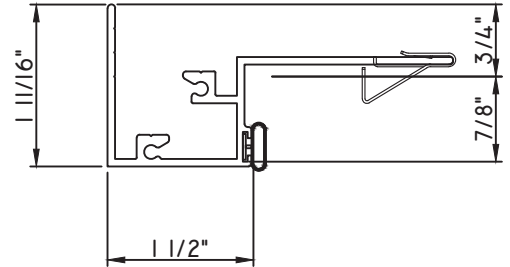

PRESET PANNING
M23977 - PANNING
BPN-9159 - W.S.
1974 - CLIP
MH8-18X1 LP - FASTENER (QTY. 4)

PRESET PANNING
M17748 - PANNING
BPN-9159 - W.S.
MH8-18X1 LP - FASTENER (QTY. 4)
1974 - CLIP
(6" FROM EACH CORNER & 20" O.C.)