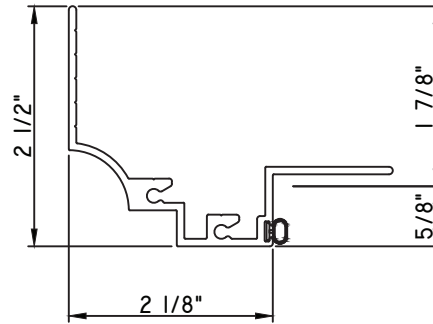

PRESET PANNING
M23648-18 - PANNING
BPN-9159 - W.S.
MH8-18X1 LP - FASTENER (QTY. 8)
1974 - CLIP
(6" FROM EACH CORNER & 20" O.C.)

PRESET PANNING

M22415 - PANNING
9146E - W.S.
MH8-18X1 LP - FASTENER (QTY. 8)