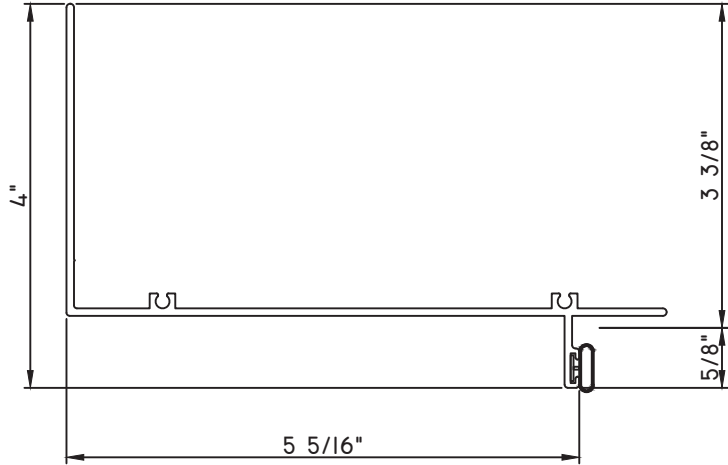

ALUMINUM PRESET PANNINGS H450 - DIRECT SET FIXED

PRESET PANNING
MAX9523-18' - PANNING
BPN-9159 - W.S.
MH8-18X1 LP - FASTENER (QTY. 8)