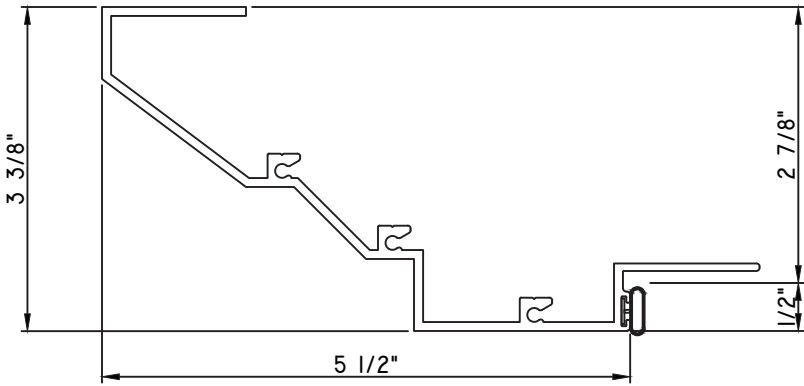

SCALE 1:2

Our products are tested to the standards of and certified by some of the foremost organizations in the fenestration industry.

ALUMINUM PRESET PANNINGS H450 - DIRECT SET FIXED

PRESET PANNING
 MAX9523-18' - PANNING
 BPN-9159 - W.S.
 MH8-18X1 LP - FASTENER (QTY. 8)