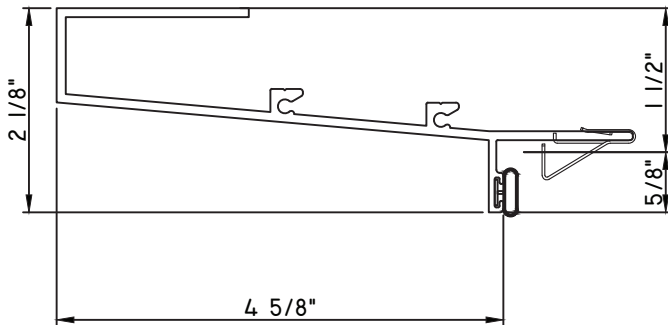

PRESET PANNING
M24766 - PANNING
BPN-9159 - W.S.
MH8-18X1 LP - FASTENER (QTY. 8)
1974 - CLIP
(6" FROM EACH CORNER & 20" O.C.)
NEW DIE

SCALE 1:2

Our products are tested to the standards of and certified by some of the foremost organizations in the fenestration industry.