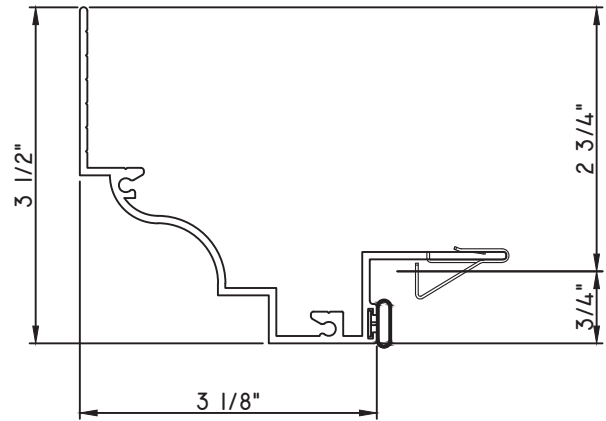

PRESET PANNING
M22463 - PANNING
BPN-9159 - W.S.
MH8-18X1 LP - FASTENER (QTY. 8)
1974 - CLIP
(6" FROM EACH CORNER & 20" O.C.)