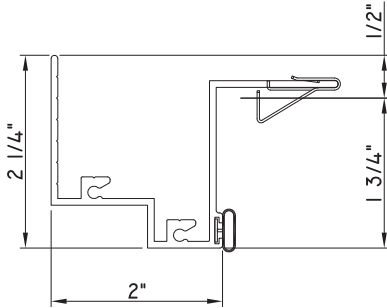

ALUMINUM PRESET PANNINGS H450 - DIRECT SET FIXED

PRESET PANNING

M25906 - PANNING
BPN-9159 - W.S.
MH8-18X1 LP - FASTENER (QTY. 4)
1974 - CLIP
(6" FROM EACH CORNER & 20" O.C.)