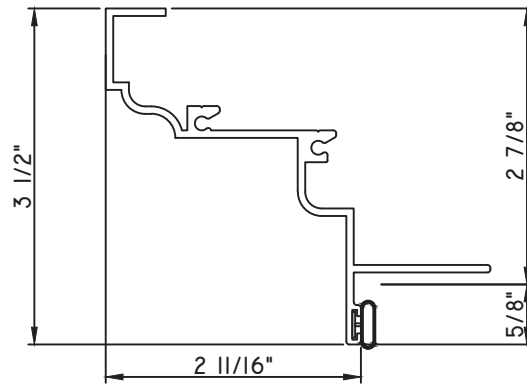

PRESET PANNING

M24467- PANNING
BPN-9159 - W.S.

SCALE 1:2