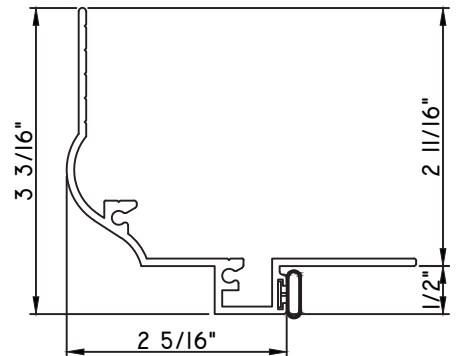

PRESET PANNING

M25335 - PANNING
BPN-9159 - W.S.
MH8-18X1 LP - FASTENER (QTY. 8)
1974 - CLIP
(6" FROM EACH CORNER & 20" O.C.)
NEW DIE

SCALE 1:2