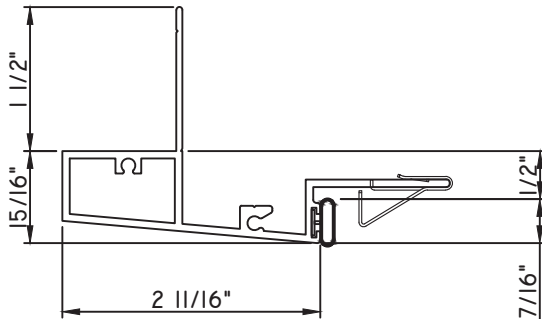

PRESET PANNING

M23753 - PANNING
BPN-9159 - W.S.
MH8-18X1 LP - FASTENER (QTY. 8)
1974 - CLIP
(6" FROM EACH CORNER & 20" O.C.)