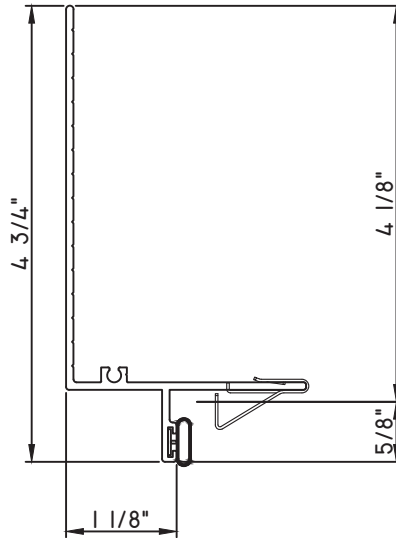

PRESET PANNING
M23977 - PANNING
BPN-9159 - W.S.
1974 - CLIP
MH8-18X1 LP - FASTENER (QTY. 4)

PRESET PANNING
M17748 - PANNING
BPN-9159 - W.S.
MH8-18X1 LP - FASTENER (QTY. 4)
1974 - CLIP
(6" FROM EACH CORNER & 20" O.C.)