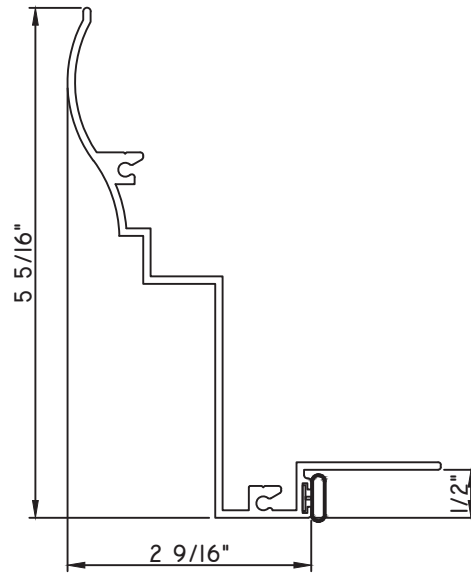

ALUMINUM PRESET PANNINGS H450 - DIRECT SET FIXED

PRESET PANNING

M25334 - PANNING
BPN-9159 - W.S.
MH8-18X1 LP - FASTENER (QTY. 8)
1974 - CLIP
(6" FROM EACH CORNER & 20" O.C.)
NEW DIE